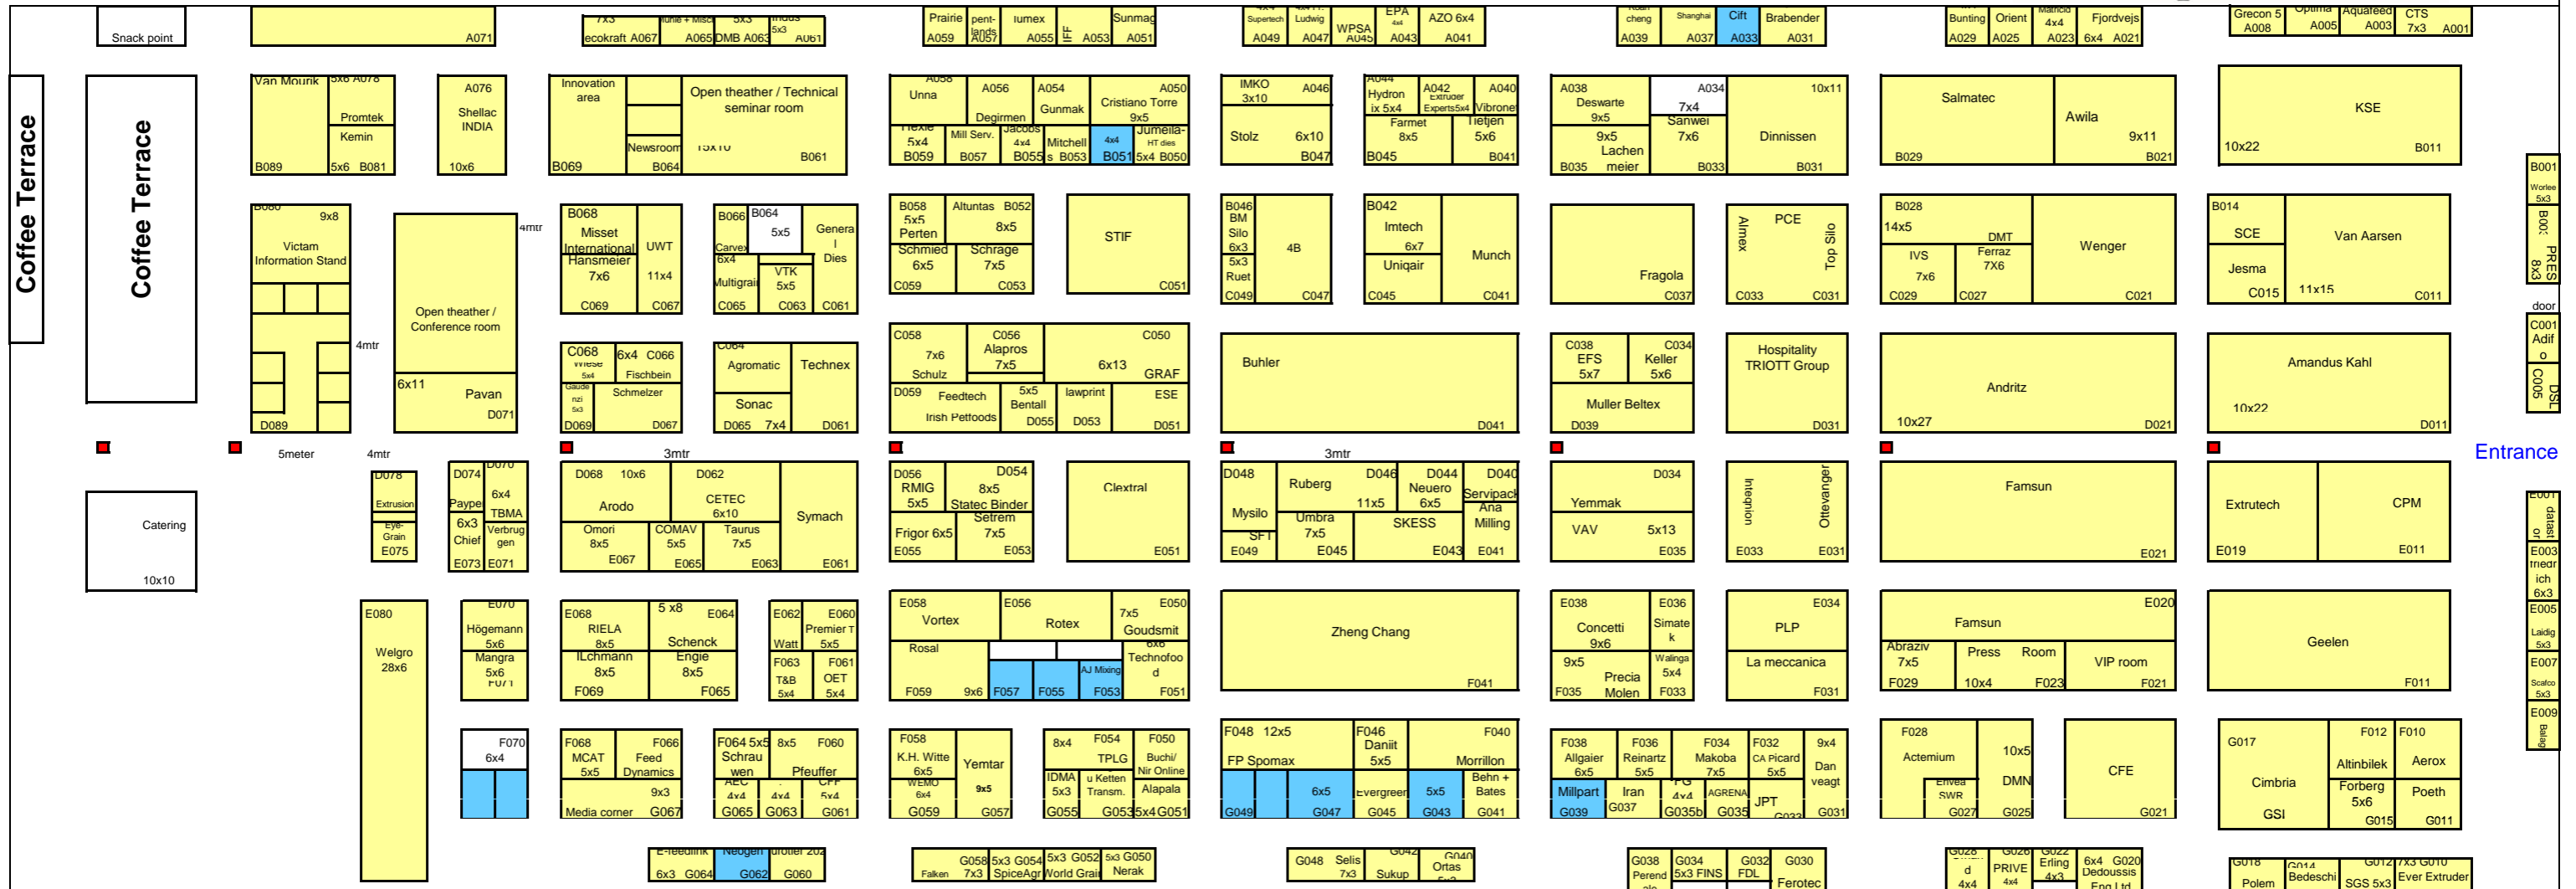

# Concept /Provisional Floorplan VICTAM International 2019

Location reservations may be subject to change.  
Hall 6, Koeln Messe

Preliminary floorplan. The reserved positions indicated on this floorplan are subject to change at the discretion of the organiser unless the positions are confirmed in writing by the organiser and payment in full is received by the required date(s).  
All dimensions are in meters.

- = Firehose
- = Available
- = Reserved/Booked