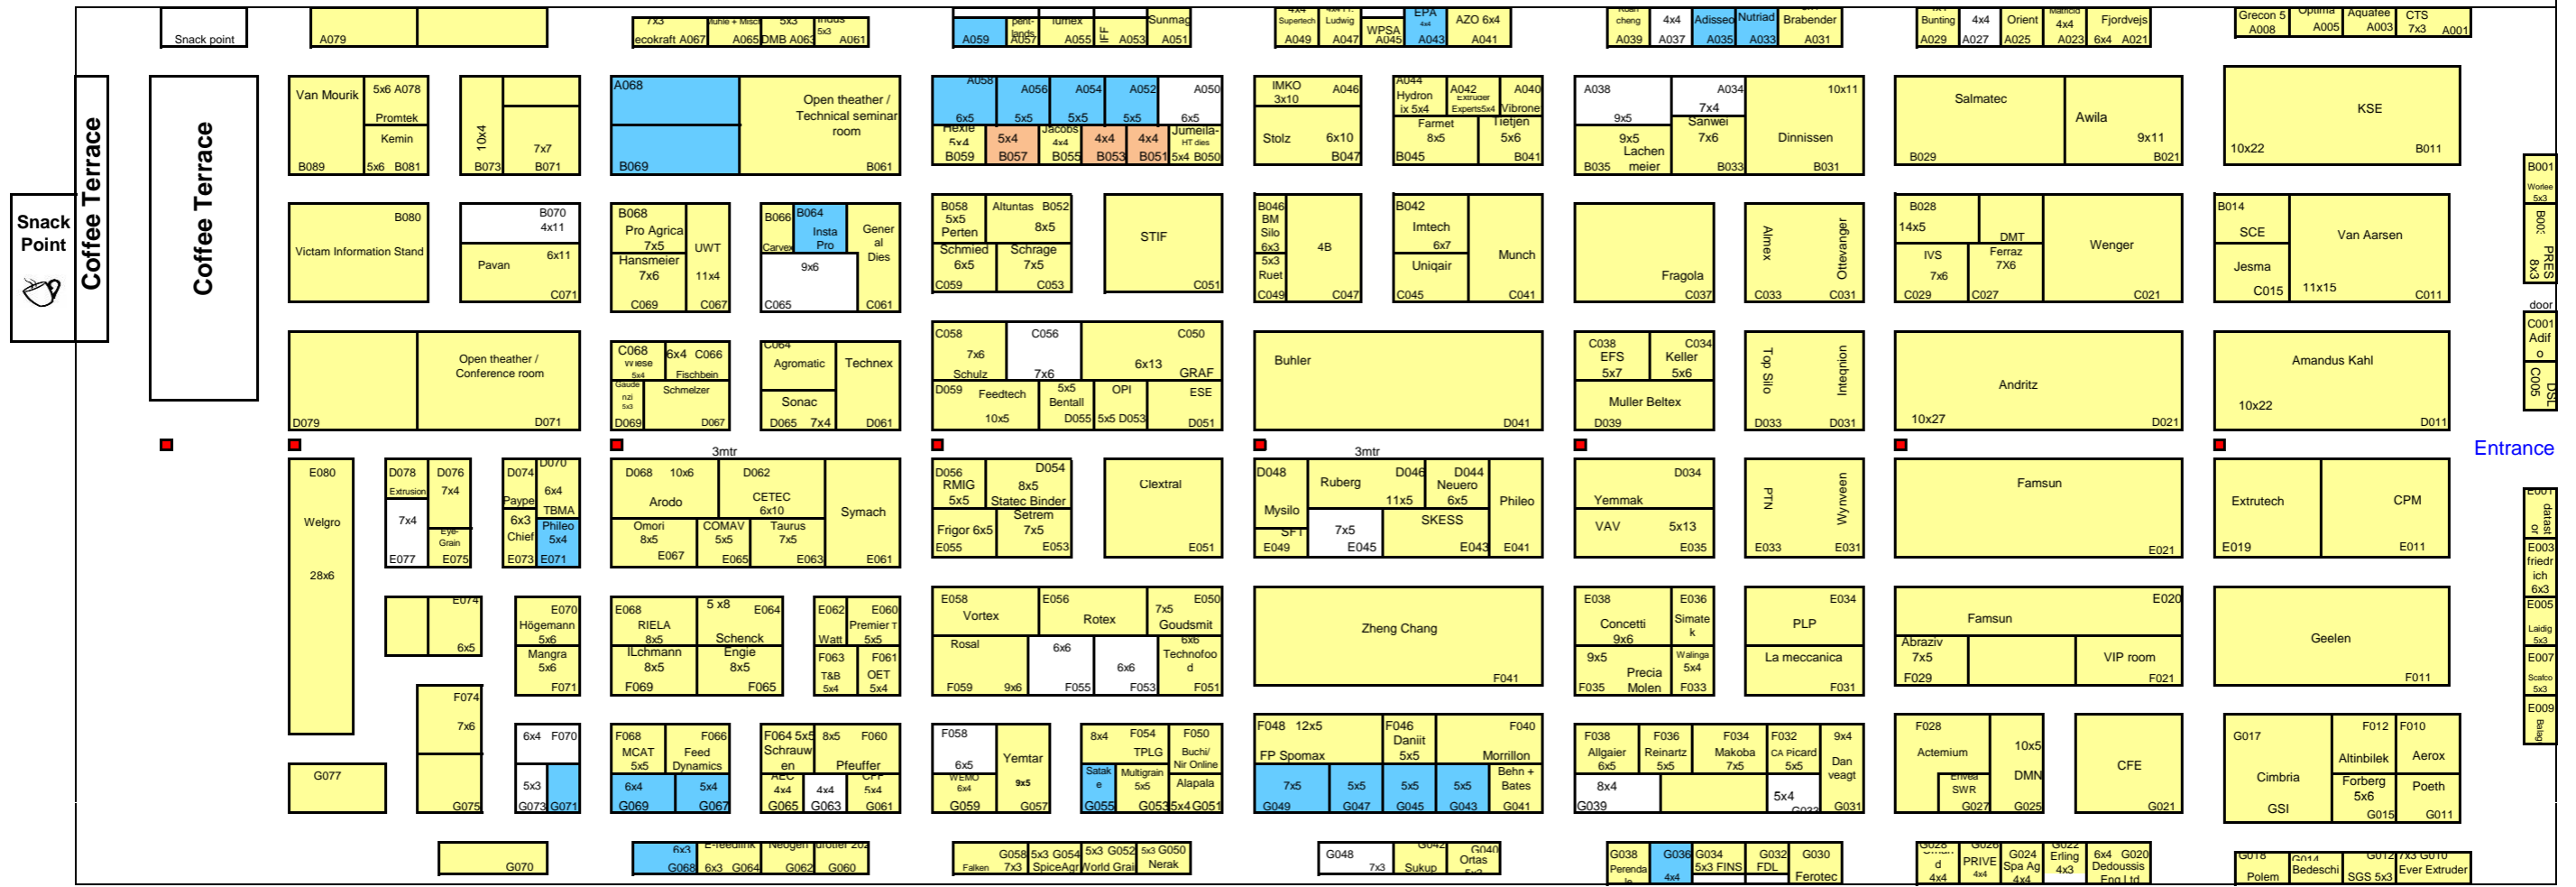

Concept /Provisional Floorplan VICTAM International 2019

Location reservations may be subject to change.
Hall 6, Koeln Messe

Preliminary floorplan. The reserved positions indicated on this floorplan are subject to change at the discretion of the organiser unless the positions are confirmed in writing by the organiser and payment in full is received by the required date(s).
All dimensions are in meters.

■ = Firehose
= Available
= Reserved/Booked