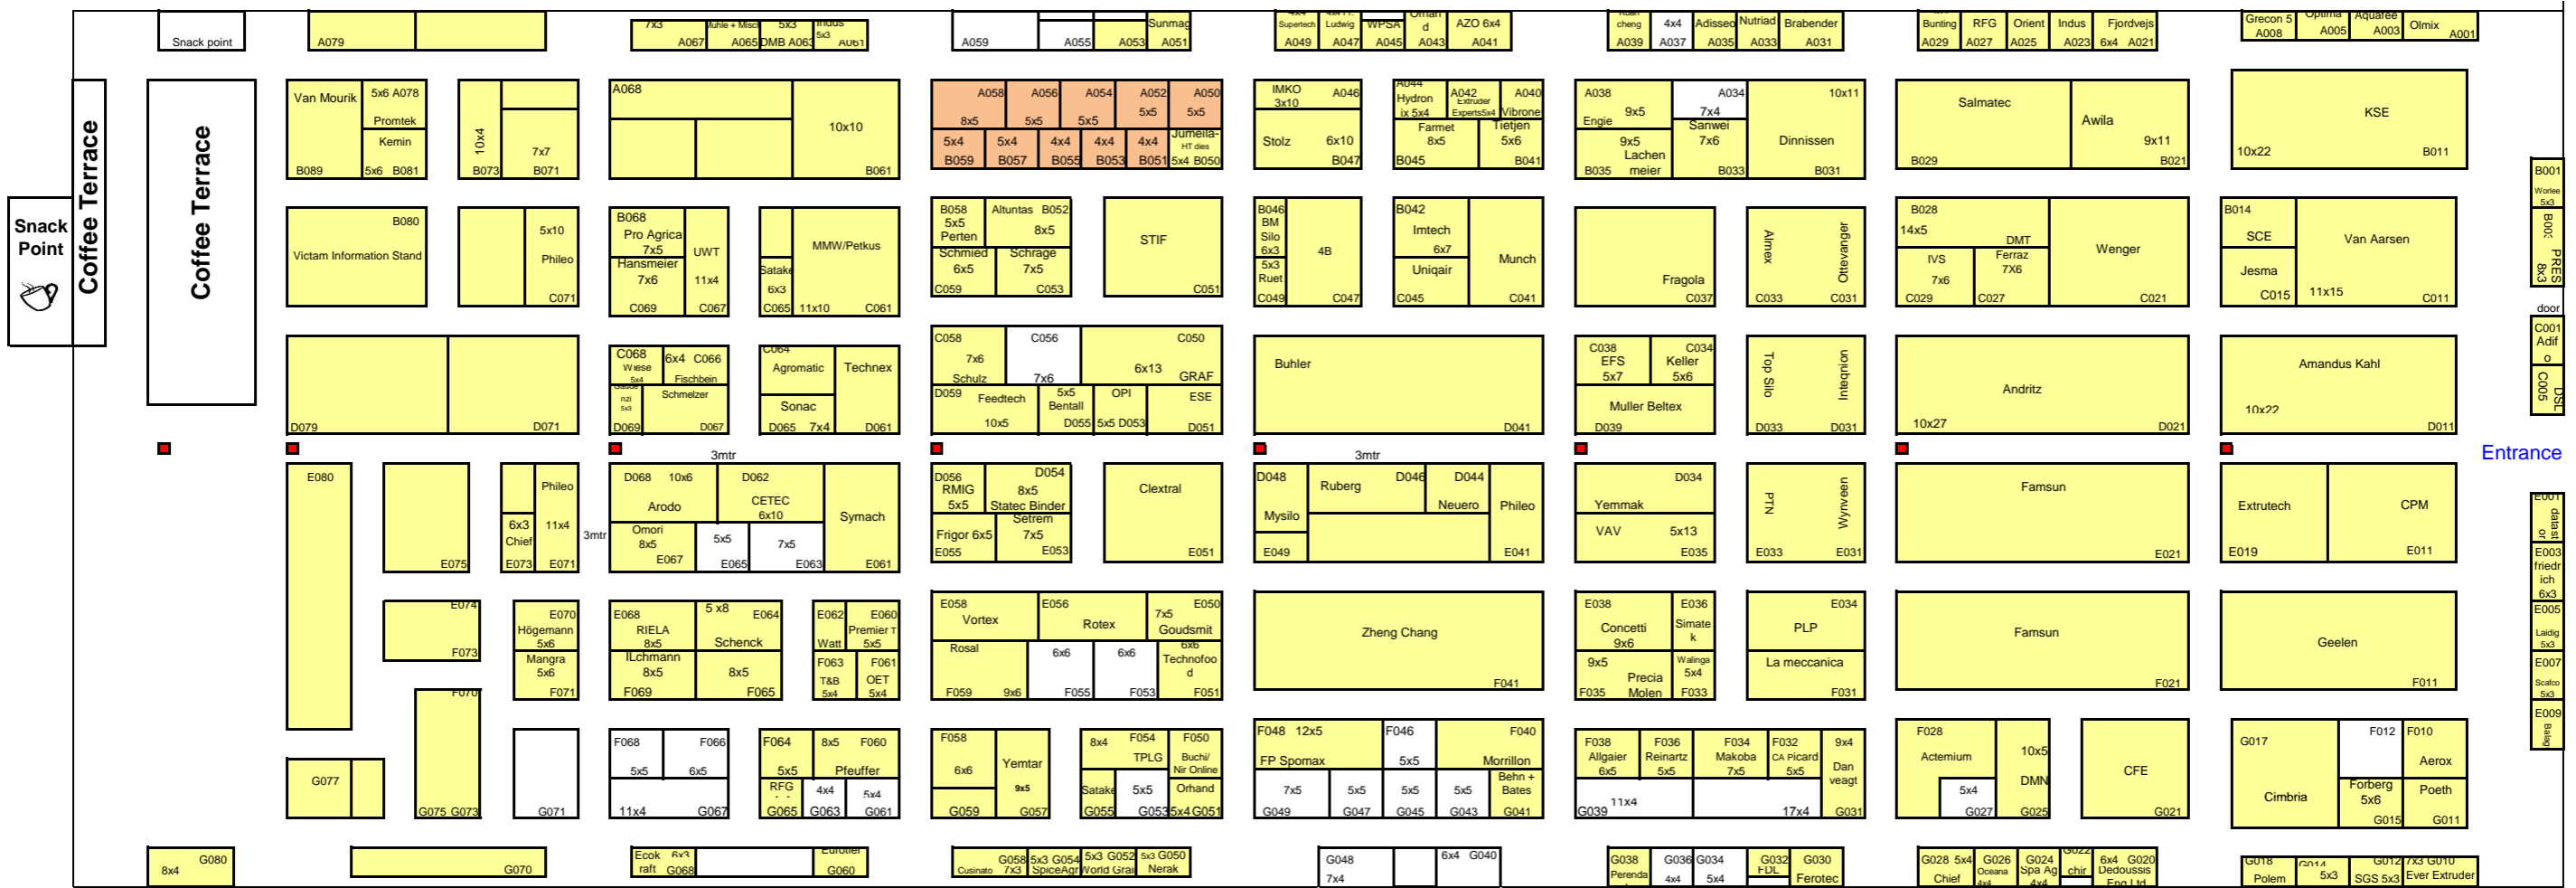

Concept /Provisional Floorplan VICTAM International 2019

Location reservations may be subject to change.
Hall 6, Koeln Messe

Preliminary floorplan. The reserved positions indicated on this floorplan are subject to change at the discretion of the organiser unless the positions are confirmed in writing by the organiser and payment in full is received by the required date(s).
All dimensions are in meters.

■ = Firehose
□ = Available
■ = Reserved/Booked