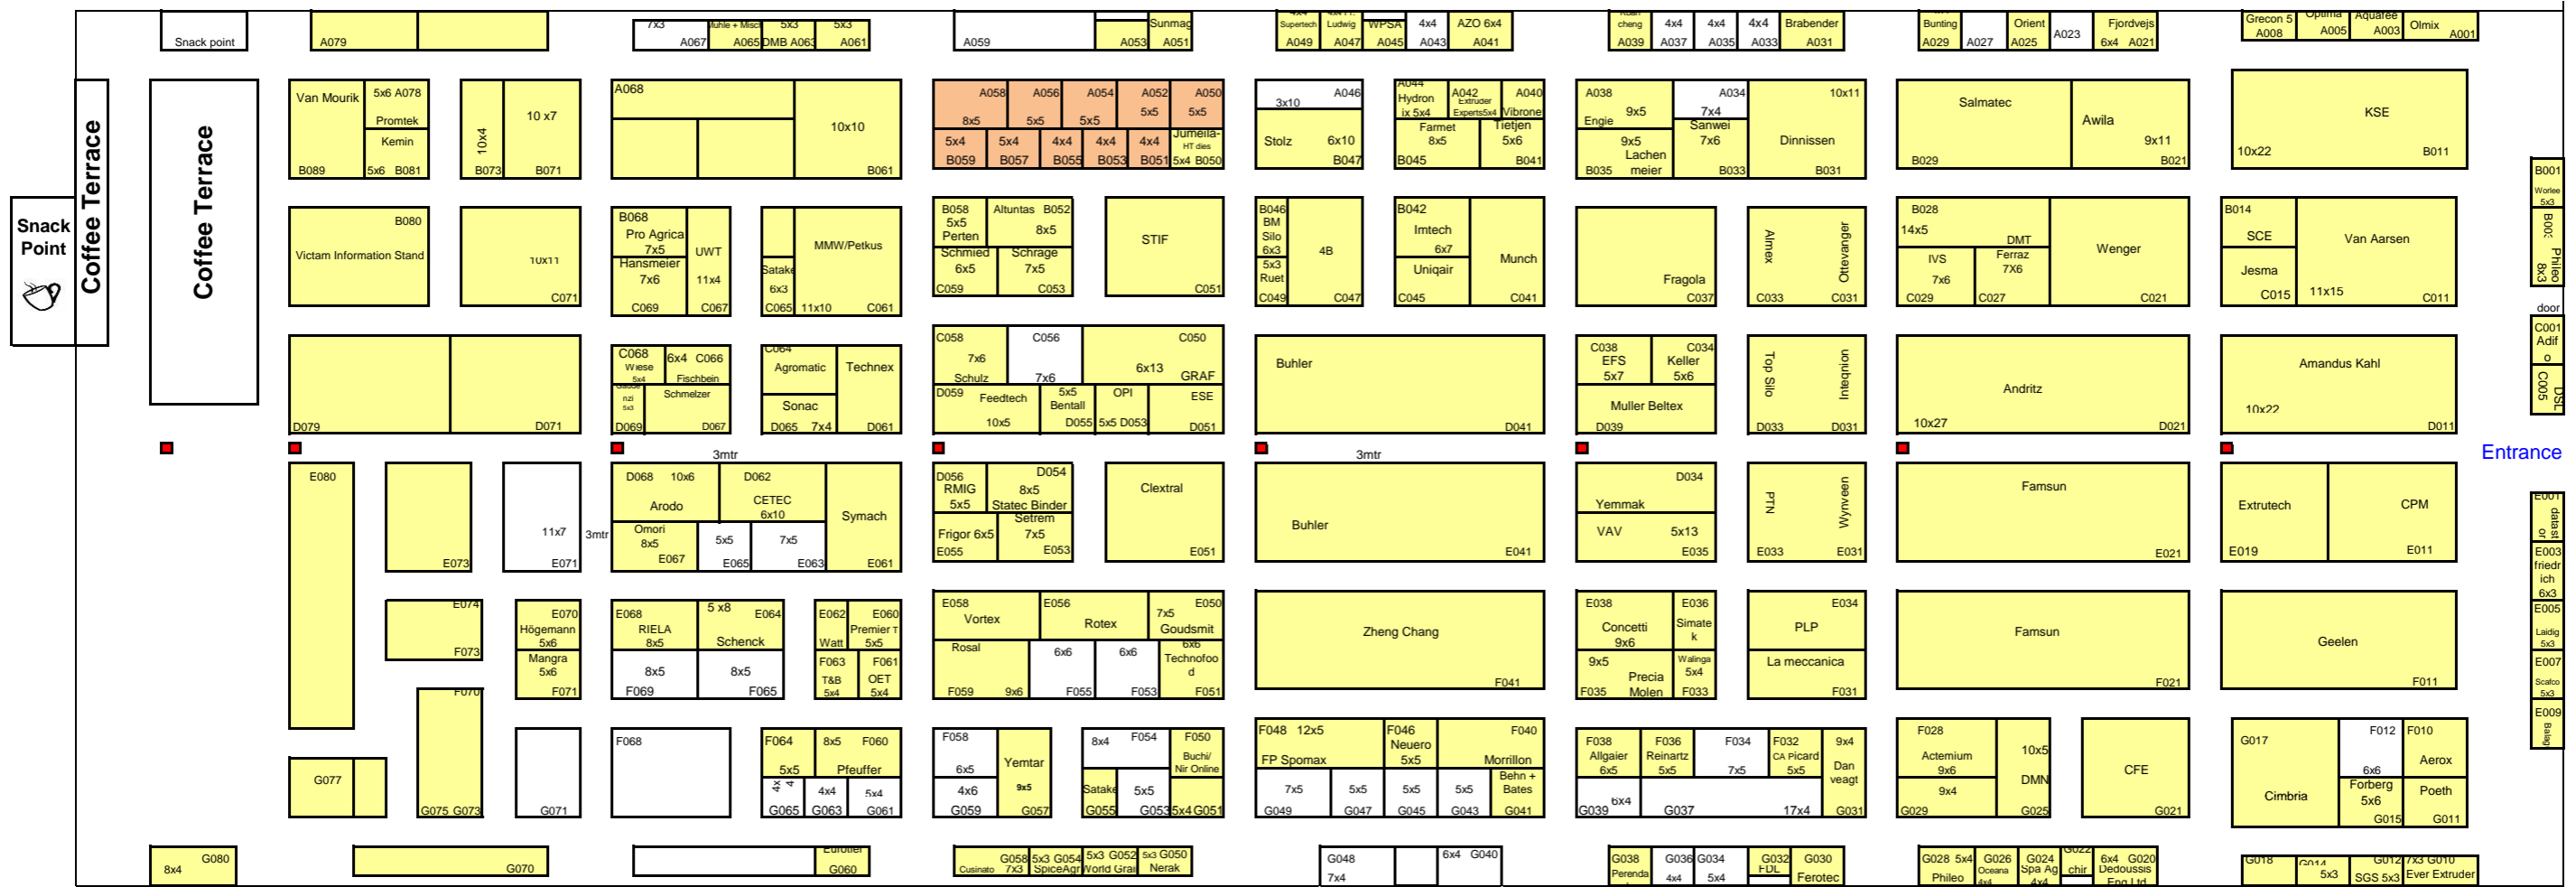

Concept /Provisional Floorplan VICTAM International 2019

Location reservations may be subject to change.
Hall 6, Koeln Messe

Preliminary floorplan. The reserved positions indicated on this floorplan are subject to change at the discretion of the organiser unless the positions are confirmed in writing by the organiser and payment in full is received by the required date(s).
All dimensions are in meters.

■ = Firehose
 = Available
 = Reserved/Booked