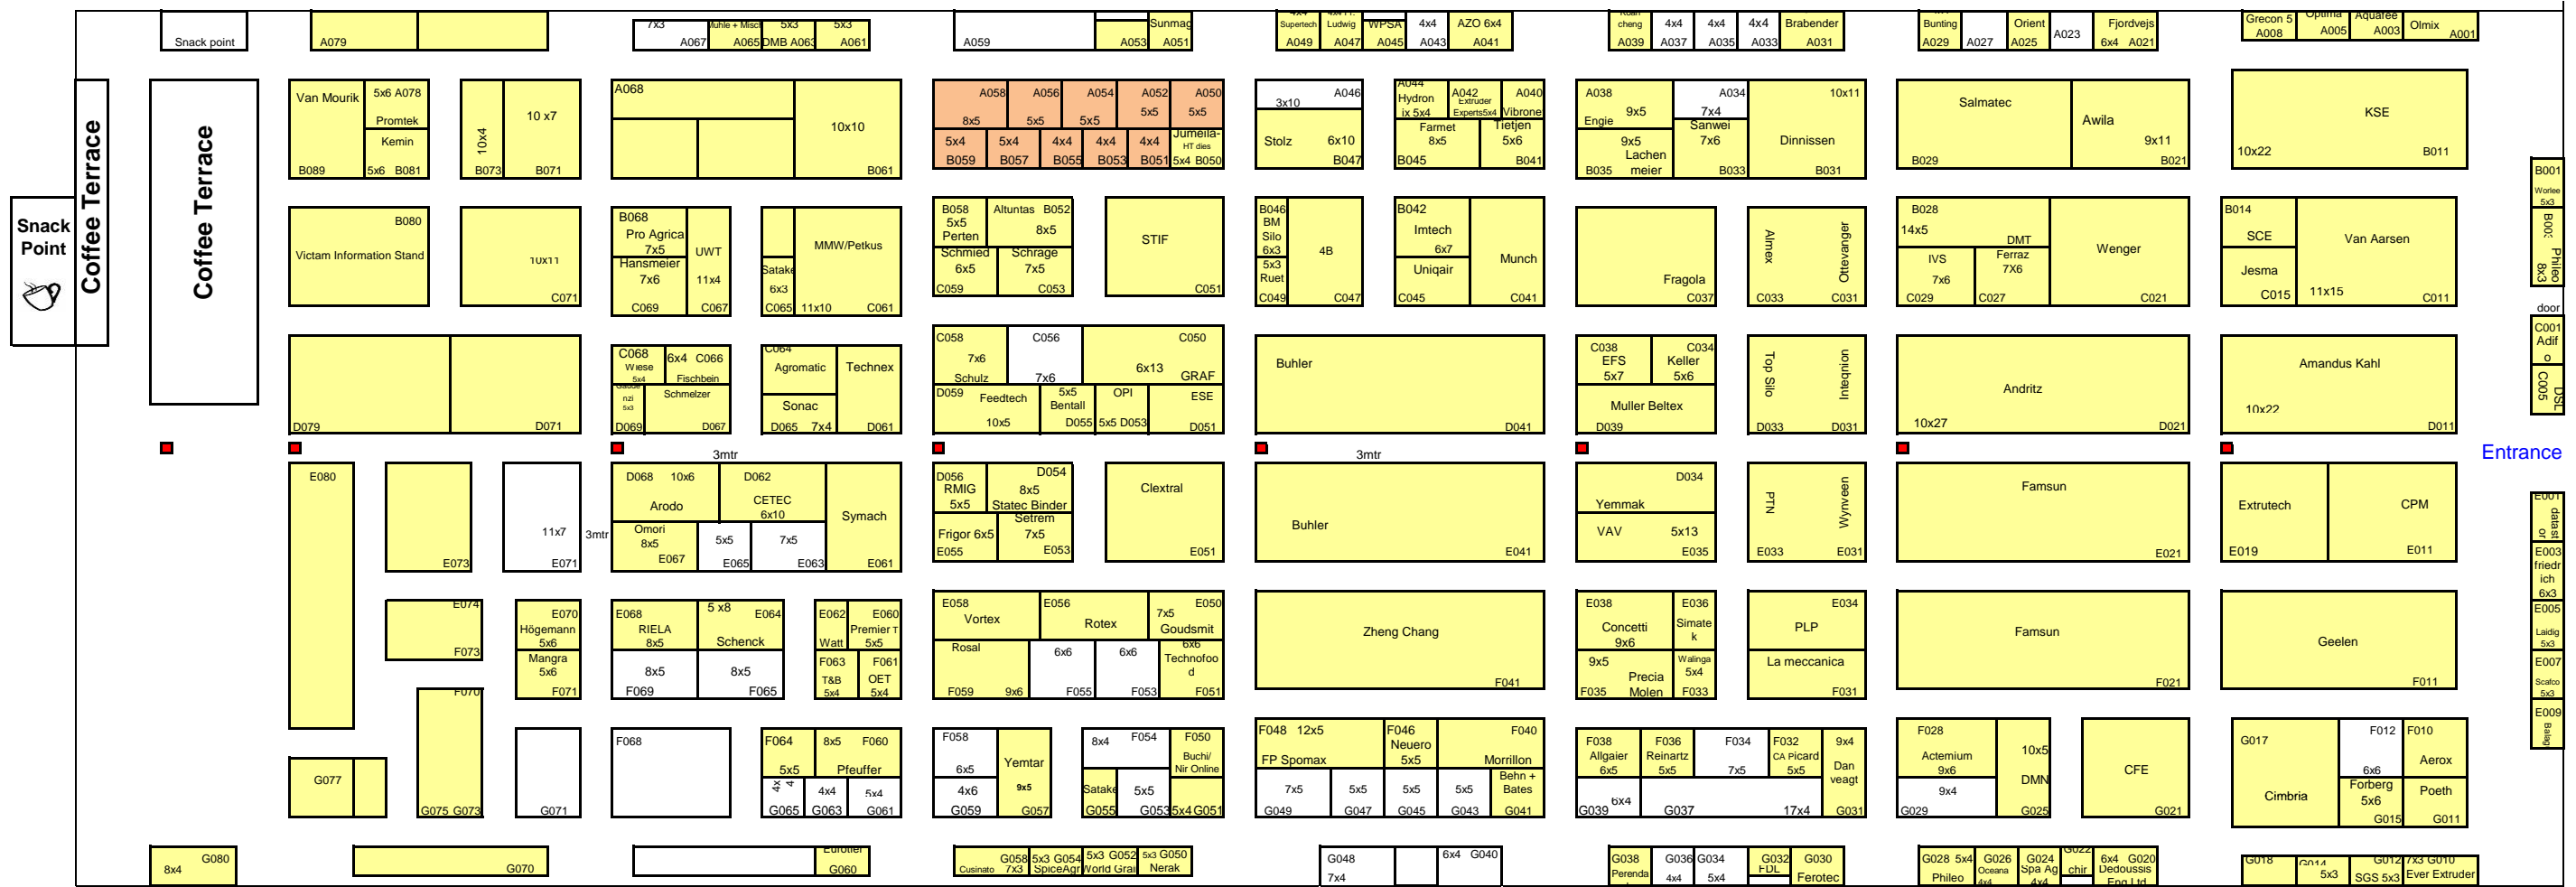

# Concept /Provisional Floorplan VICTAM International 2019

Location reservations may be subject to change.  
Hall 6, Koeln Messe

Preliminary floorplan. The reserved positions indicated on this floorplan are subject to change at the discretion of the organiser unless the positions are confirmed in writing by the organiser and payment in full is received by the required date(s).  
All dimensions are in meters.

■ = Firehose  
  = Available  
  = Reserved/Booked