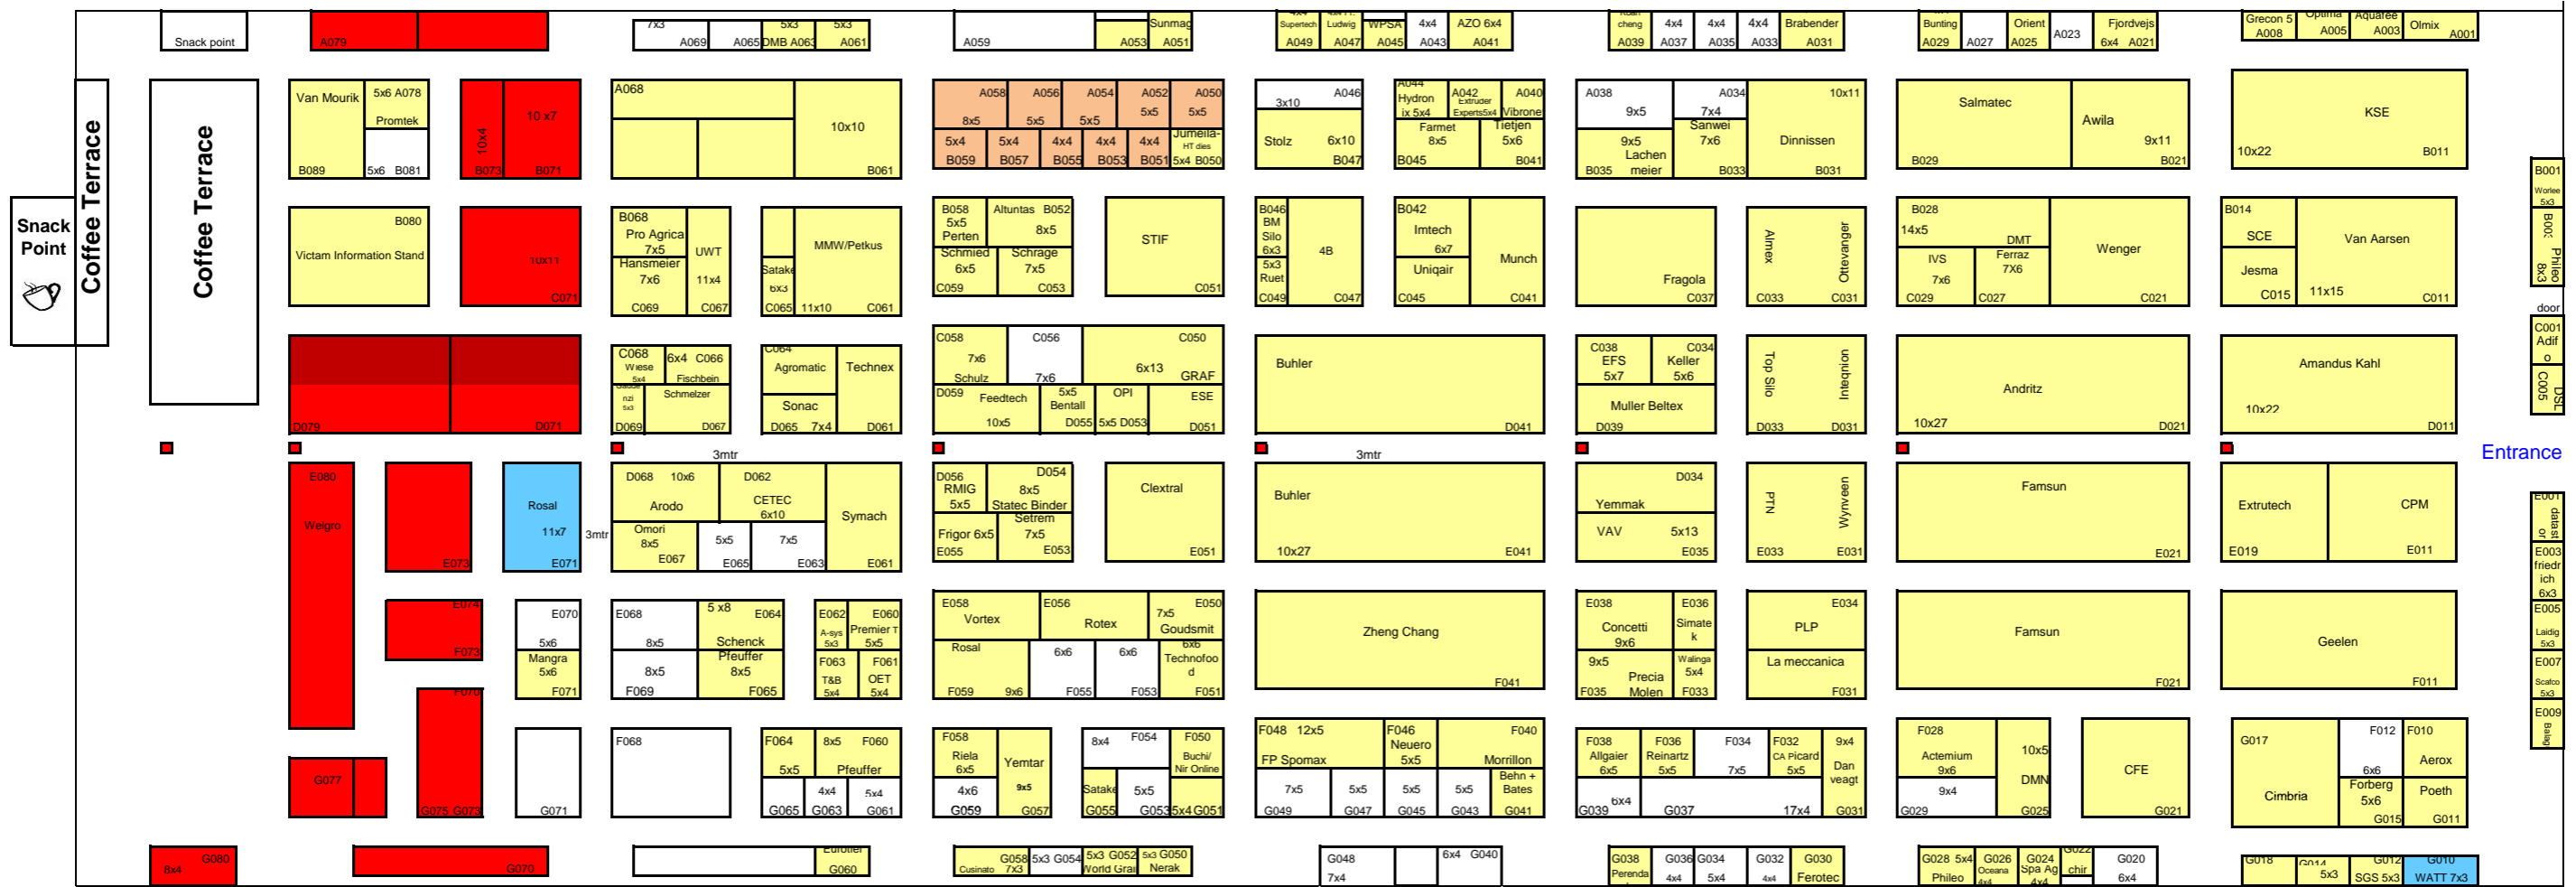

# Concept /Provisional Floorplan VICTAM International 2019

Location reservations may be subject to change.  
Hall 6, Koeln Messe

Preliminary floorplan. The reserved positions indicated on this floorplan are subject to change at the discretion of the organiser unless the positions are confirmed in writing by the organiser and payment in full is received by the required date(s).  
All dimensions are in meters.

■ = Firehose  
  = Available  
  = Reserved/Booked  
  = Option