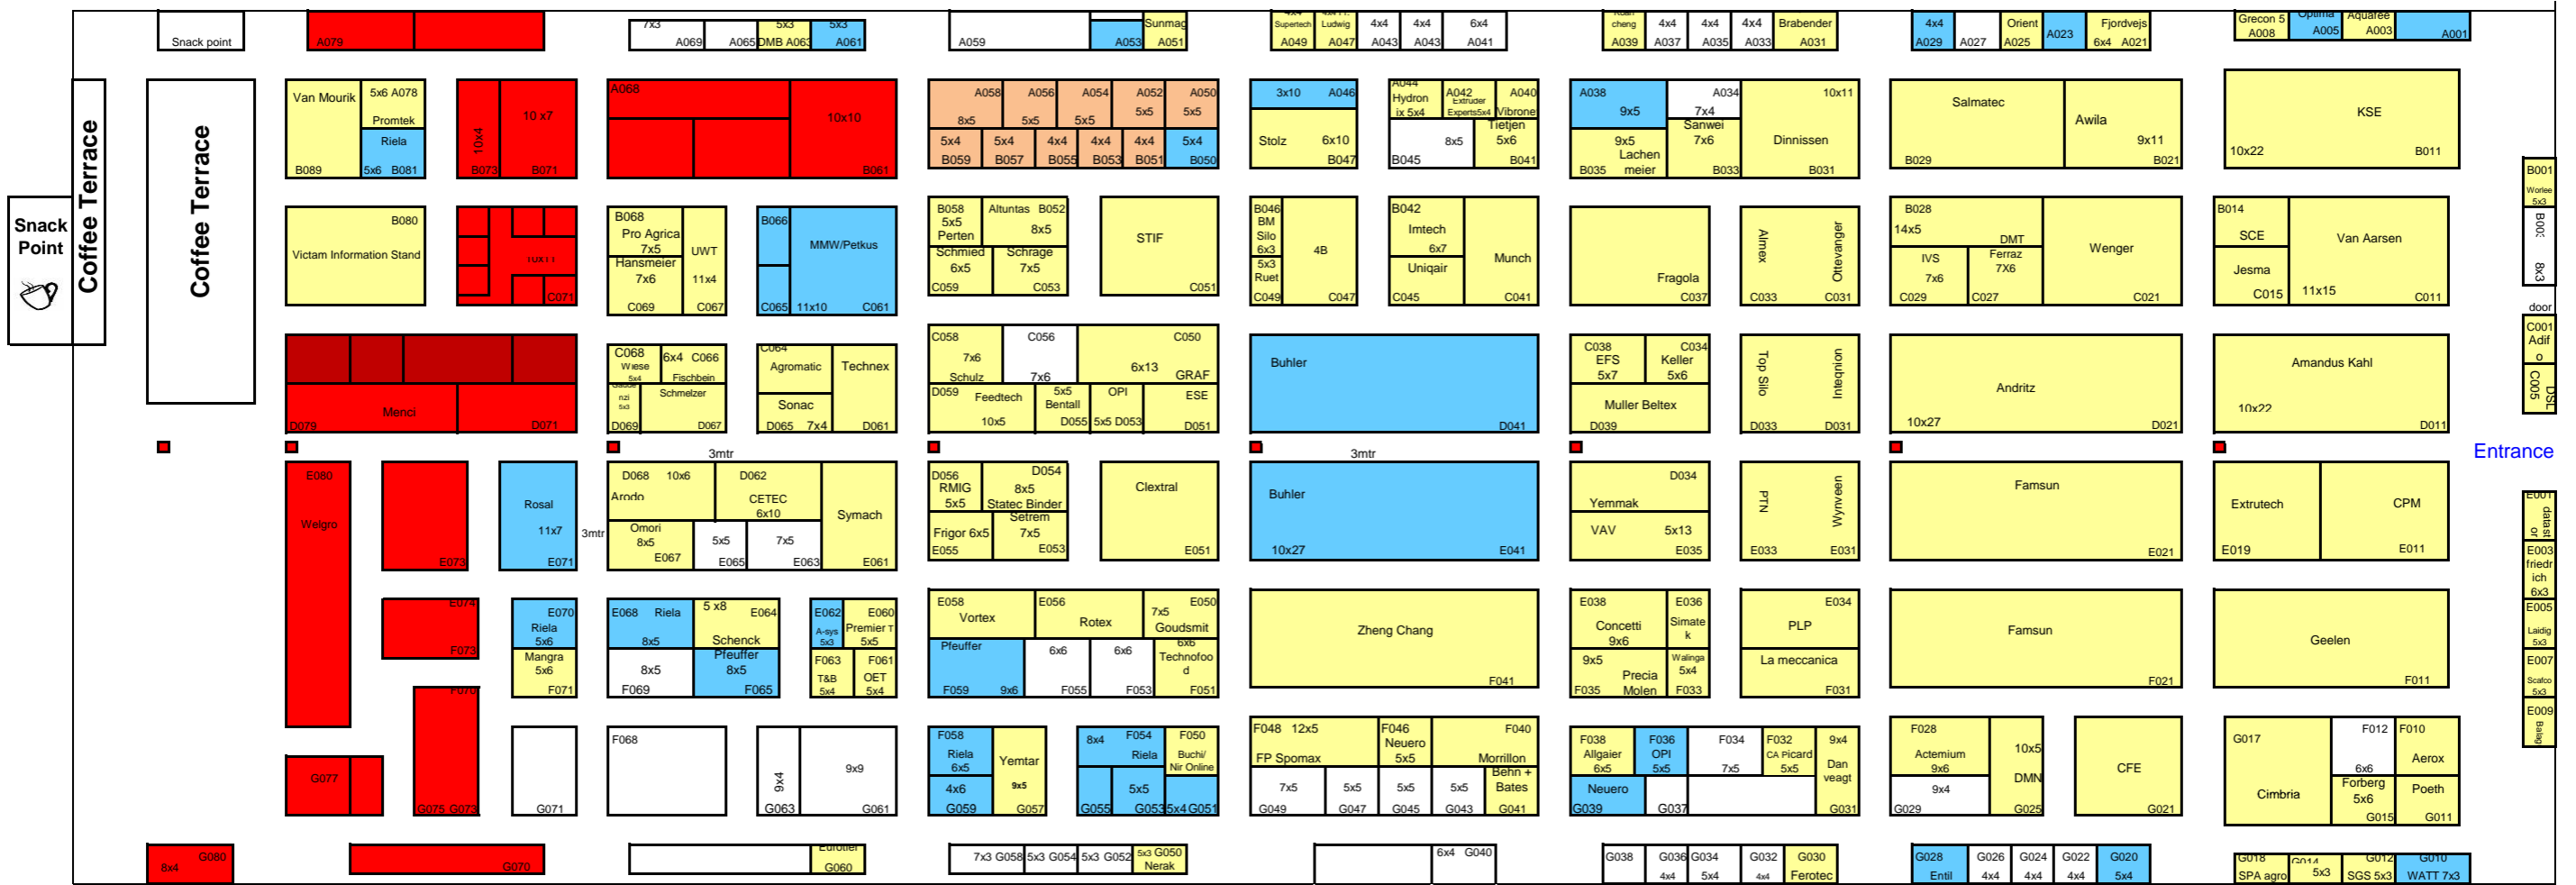

Concept /Provisional Floorplan VICTAM International 2019

Location reservations may be subject to change.
Hall 6, Koeln Messe

Preliminary floorplan. The reserved positions indicated on this floorplan are subject to change at the discretion of the organiser unless the positions are confirmed in writing by the organiser and payment in full is received by the required date(s).
All dimensions are in meters.

■ = Firehose
 = Available
 = Reserved/Booked
 = Option