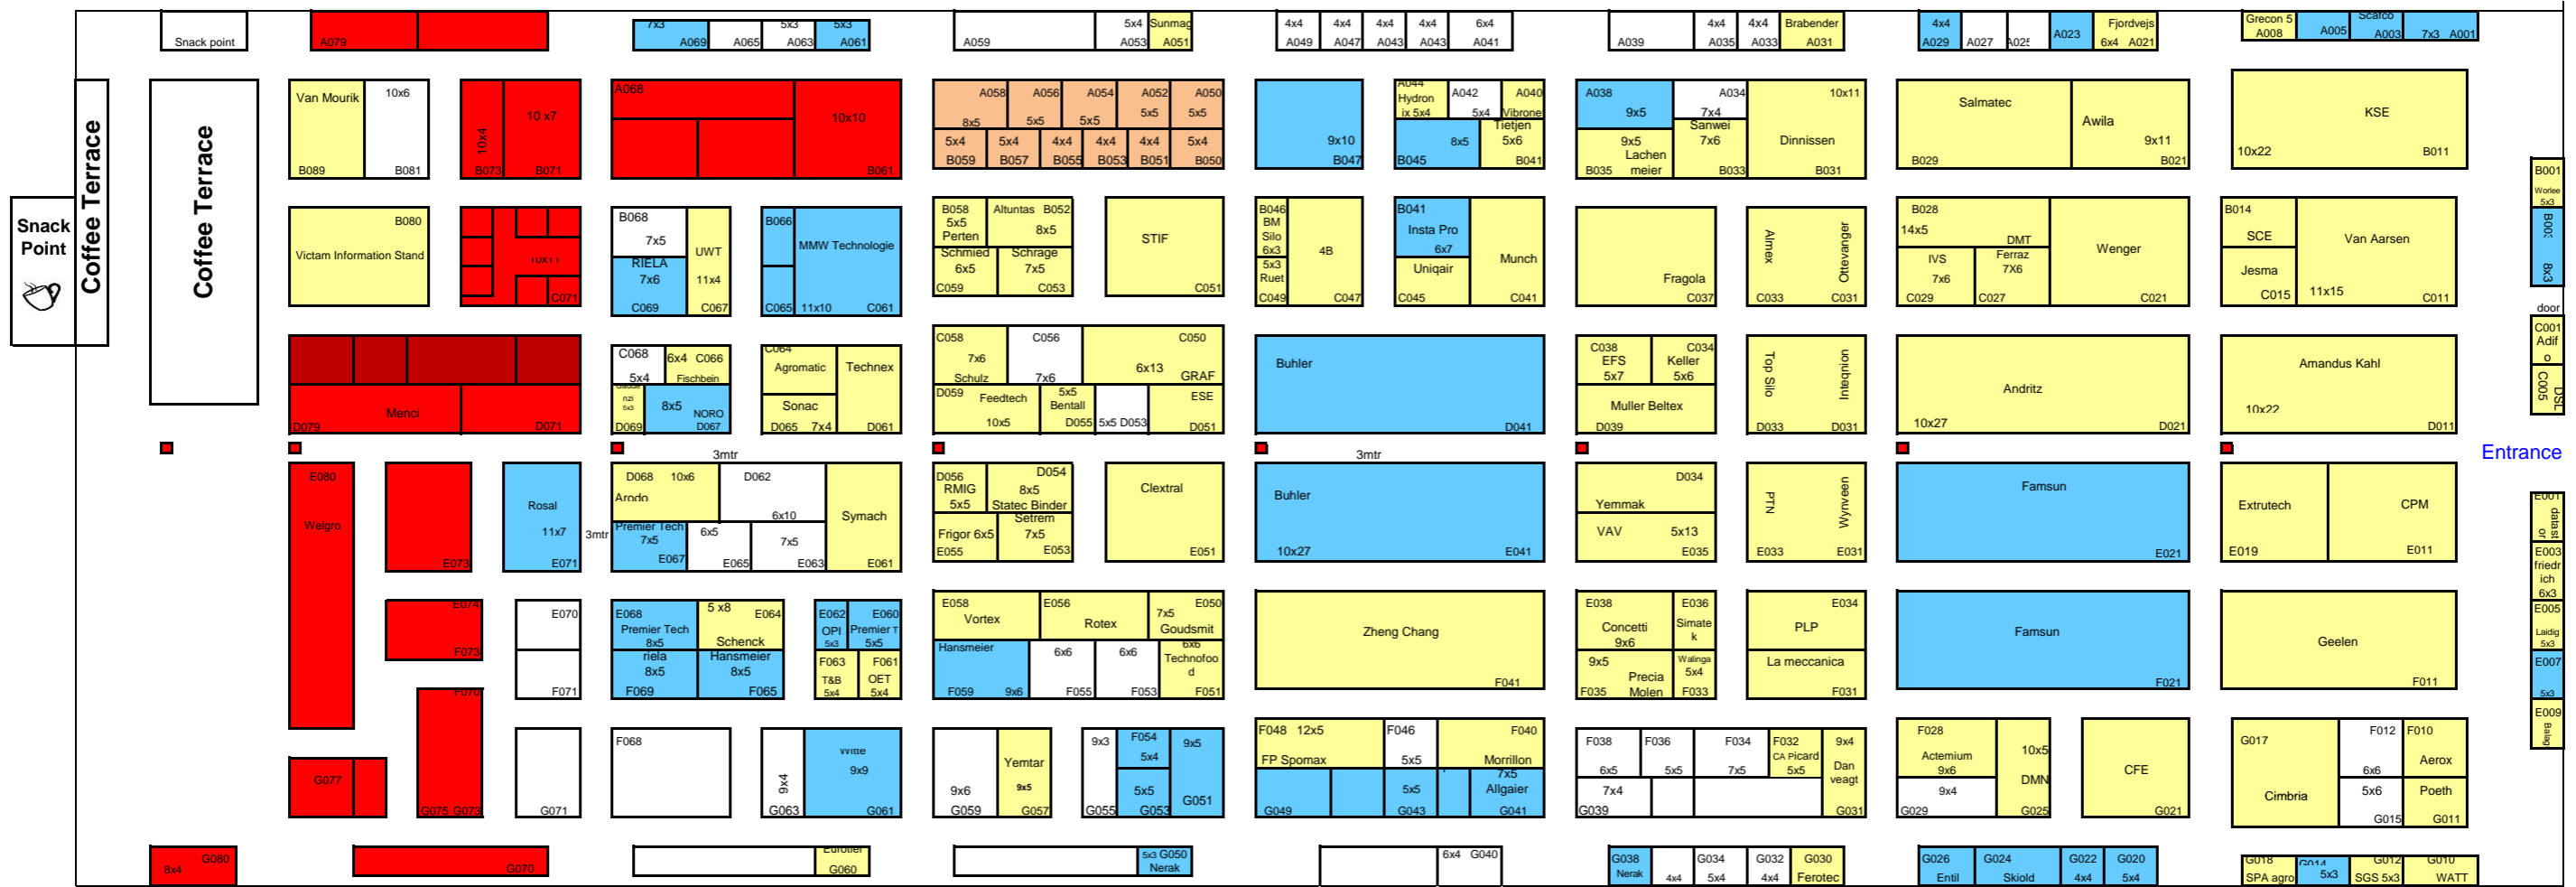

Concept /Provisional Floorplan VICTAM International 2019

Location reservations may be subject to change.
Hall 6, Koeln Messe

Preliminary floorplan. The reserved positions indicated on this floorplan are subject to change at the discretion of the organiser unless the positions are confirmed in writing by the organiser and payment in full is received by the required date(s).
All dimensions are in meters.

- = Firehose
- = Available
- = Reserved/Booked
- = Option